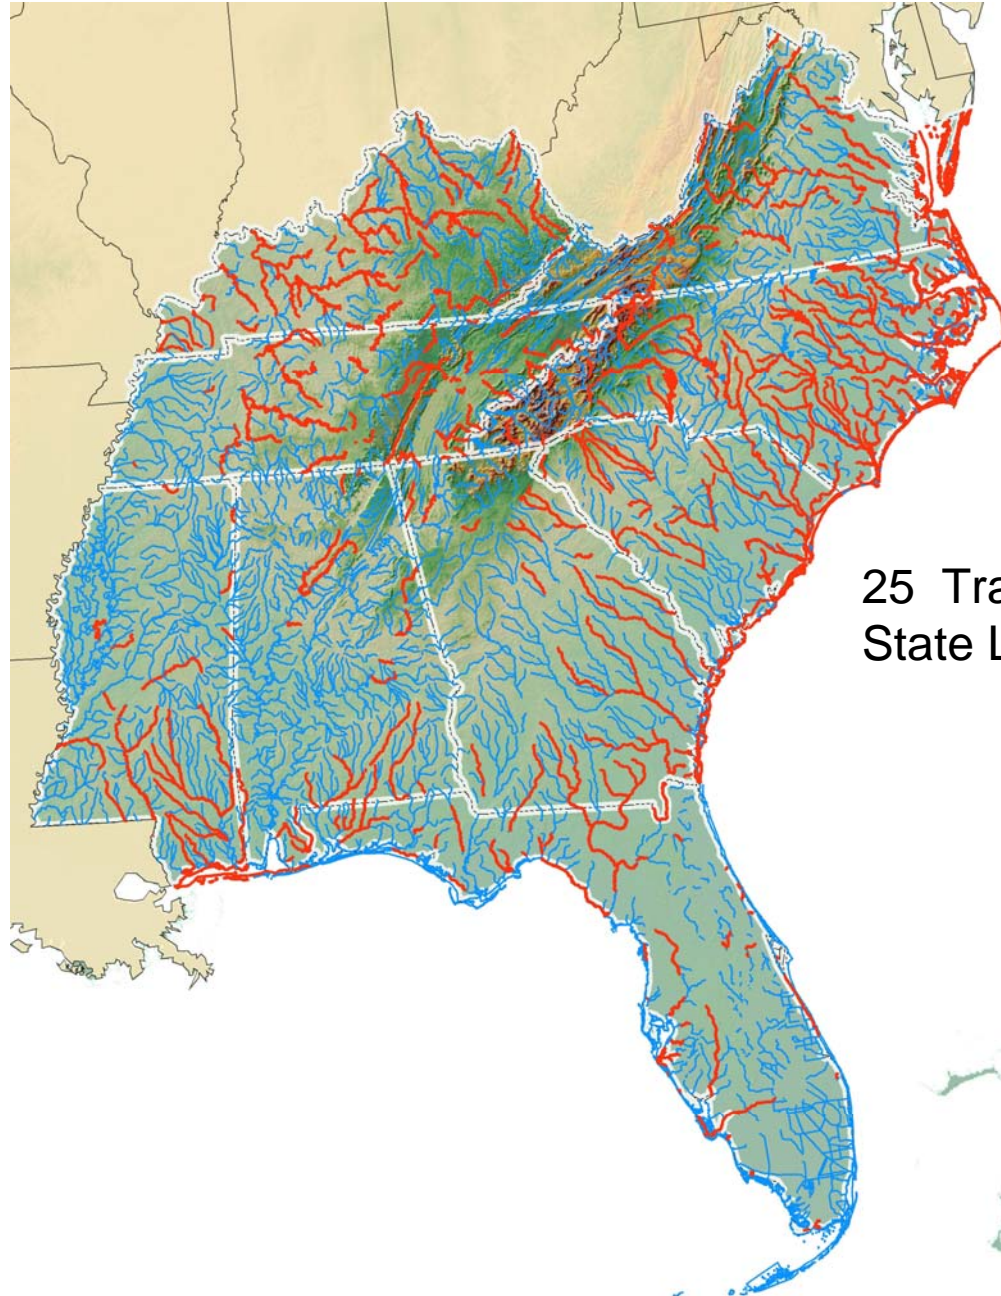

# Current Status of Water Trails in the Southeast Region

## Rivers and Streams in the SE

# Trails that Cross State Lines

25 Trails Cross  
State Lines

## Trails that cross KY/TN/VA/NC Lines